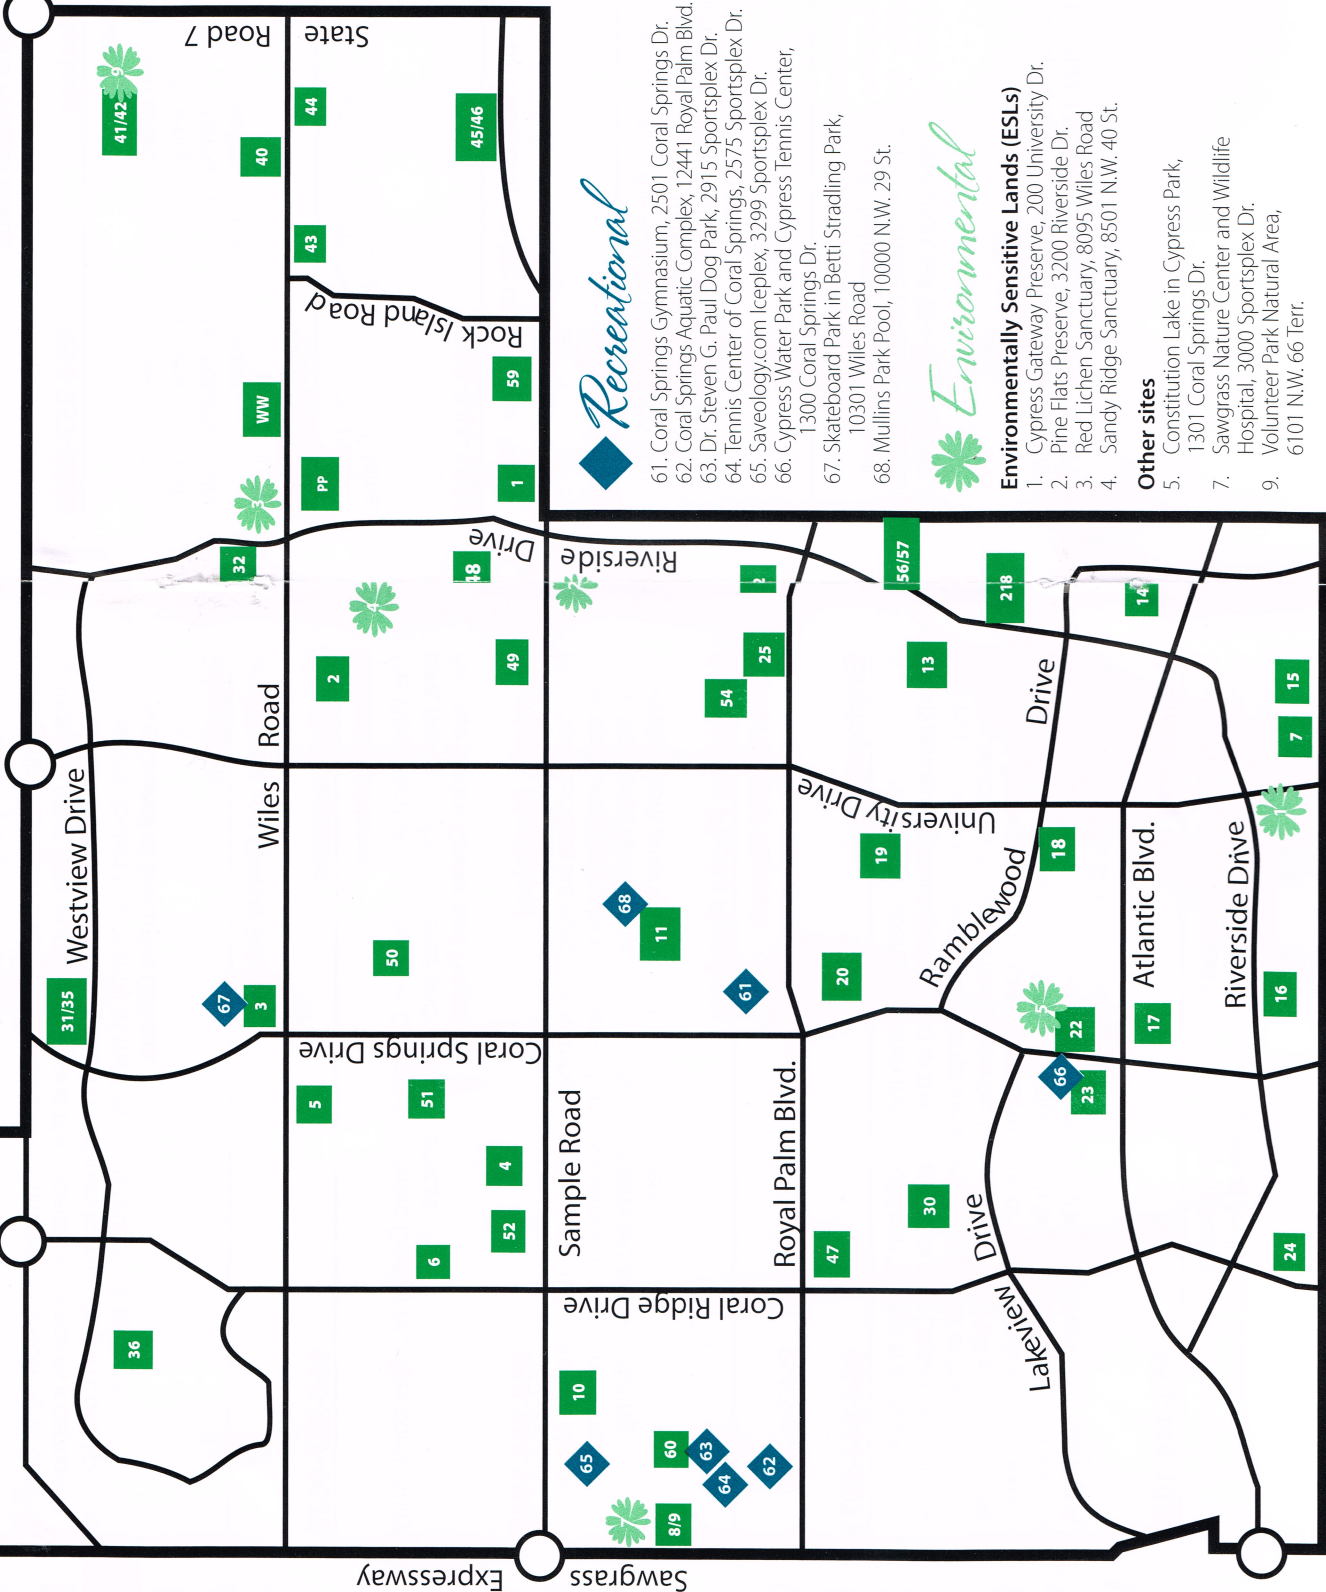

## Neighborhood Parks

1. Lions, 3505 Riverside Dr.
2. Poinciana, 8850 N.W. 44 Ct.
3. Betti Stradling, 10301 Wiles Road
4. Windings, 3795, N.W. 108 Dr.
5. Chevy Chase North, 4230 N.W. 106 Ave.
6. Castlewood, 3800 N.W. 115 Ave.
7. Shadow Wood, 9350 S.W. 1 Place
- 8/9. Sportsplex, between Royal Palm Blvd. and Sample Road at Sawgrass Expressway and Dr. Steven G. Paul Dog Park
10. Three Friends, 11900 N.W. 30 St.
12. Forest Hills, 2500 Forest Hills Blvd.
13. Sherwood Forest, 1600 N.W. 91 Ave.
14. Kiwanis, 520 Ramblewood Dr.
15. Three Mountains, 9200 N.W. 1 St.
16. Oakwood, 10284 S.W. 1 Ct.
17. Whispering Oaks, 10100 N.W. 6 St.
18. Richard D. Petrillo, 10050 N.W. 11 Manor
19. Ralph Diaz Memorial, 9701 N.W. 19 St.
20. Dede Gilmore Memorial, 10201 N.W. 19 St. 21/58. Countrywood, 8395 N.W. 14 Ct.
23. Cypress Hammock/Orchid Park, 1300 Coral Springs Dr.
24. Riverside, 205 Coral Ridge Dr.
25. Veterans Park, 8601 Royal Palm Blvd.
30. Lakeview Park, 11501 Lakeview Dr.
32. Jaycee, 4800 Riverside Dr.
36. Paul Britton, 11400 Wyndham Lakes Blvd. N.
40. Fern Glen, 4801 N.W. 66 Terr. 41/42. Volunteer (Coral Creek), 6101 N.W. 66 Terr.
43. Paul Barre Memorial Rotary, 4300 N.W. 69 Ln.
44. Turtle Run, 6400 Wiles Road
- 45/46. Tall Cypress Natural Area (Broward County), 3700 Turtle Run Blvd.
47. Eagle Ridge, 11650 N.W. 20 Dr.
48. Pine Glen, 8200 N.W. 39 St.
49. Kiddie Land, 8537 N.W. 38 Dr.
50. Running Brook Hills, 10191 N.W. 39 Ct.
51. Chevy Chase South, 3830 Coral Springs Dr.
52. Windings, 3795 N.W. 108 Dr. (in median)
54. Forest Hills West, 2600 N.W. 89 Dr.
- 56/57. Ramblewood Park, 1806 N.W. 82 Ave.
59. Woodside Estates, 3700 Sanctuary Dr.
60. Westchester Lake, 2950 N.W. 123 Ave.
- PP. Pride Promoters, 4391 Riverside Dr.
- WW. Whispering Woods, 7701 Wiles Road

## Other sites

5. Constitution Lake in Cypress Park, 1301 Coral Springs Dr.
7. Sawgrass Nature Center and Wildlife Hospital, 3000 Sportsplex Dr.
9. Volunteer Park Natural Area, 6101 N.W. 66 Terr.